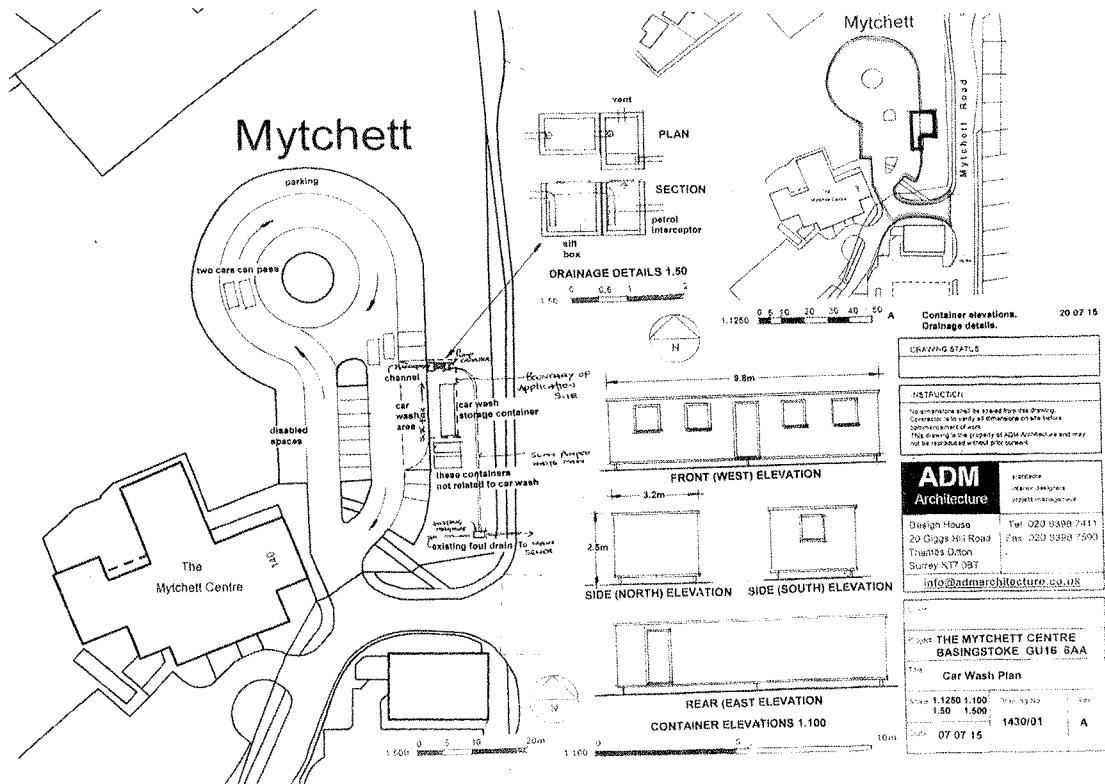

Title	Planning Applications		Page	2 of 5
Application number	15/0641		Scale @ A4	1:1,250
Address	THE MYTCHETT CENTRE, 140 MYTCHETT ROAD, MYTCHETT, CAMBERLEY, GU16 6AA		Date	17-12-2015
Proposal	Part Change of Use of land from car park to car wash facility to include the erection of a canopy and storage container. (Retrospective)			

Proposed Site Plans

Proposed Elevations and Floor plans